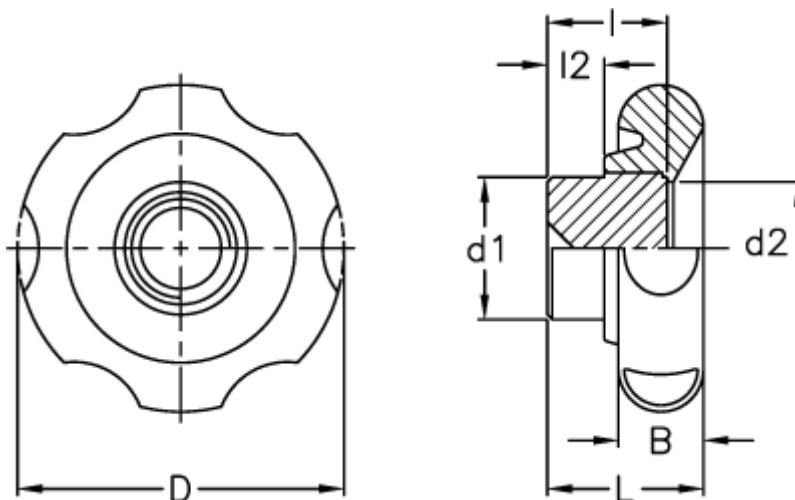

Article number: 2302174411

Description: E+G Lobe knob  
VL.640/80 FP-A

## Measures

B = 19

D = 80

d1 = 35

d2 = 34

l = 30

L = 40

l2 = 15